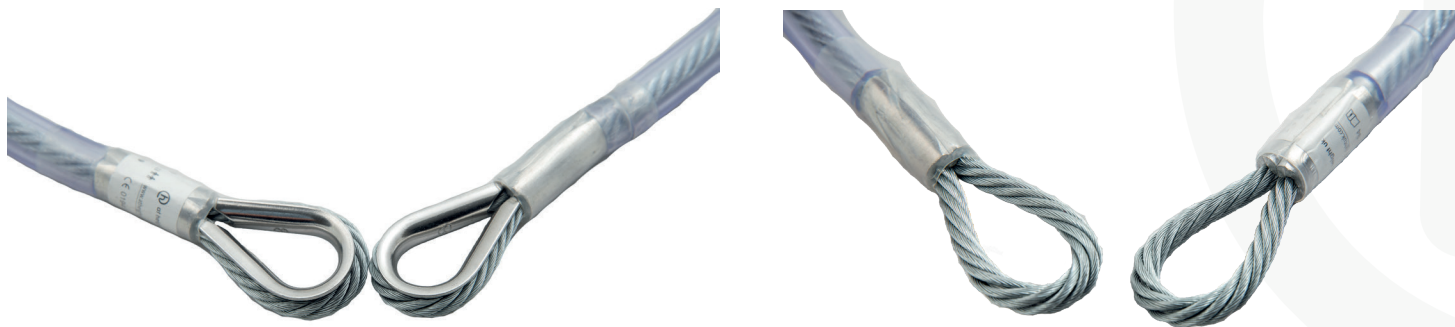

Wire Anchor Sling WASG / WASS

Product Description

WASG/WASS is the range of wire anchor slings from At Height Ltd. These products are designed and tested to EN795:B for one person use and to PD CEN/TS 16415:2013 for two person use in the event of a rescue. Each WAS is covered in a clear heavy duty PVC tubing and is individually serial numbered. Can be EAZYID enabled.

WASGxxx

*WASG supplied with soft eye or thimble eye
Wire Cable Type 7mm Galvanised Wire
Overall Length 0.5m / 1m / 1.5m / 2m / 3m / 4m

WASSxxx

*WASS supplied with thimble eye only
Wire Cable Type 8mm Stainless Steel Wire
Overall Length 1m / 2m